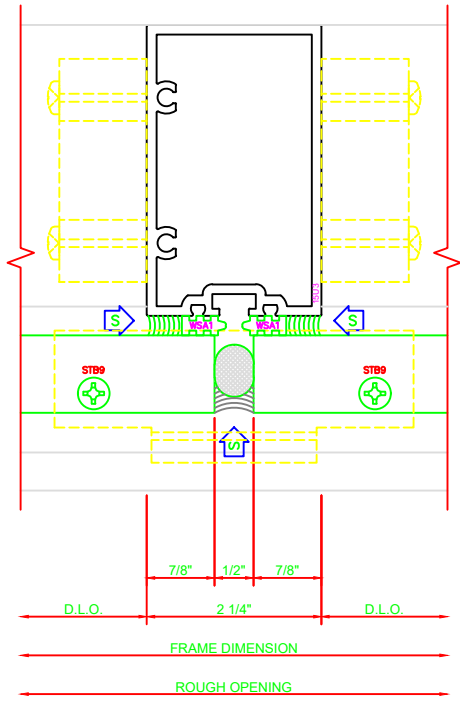

|     |              |
|-----|--------------|
| 400 | JAMB         |
|     | SERIES: 600R |

|     |              |
|-----|--------------|
| 604 | SSG VERTICAL |
|     | SERIES: 600R |

|     |              |
|-----|--------------|
| 100 | HEAD         |
|     | SERIES: 600R |